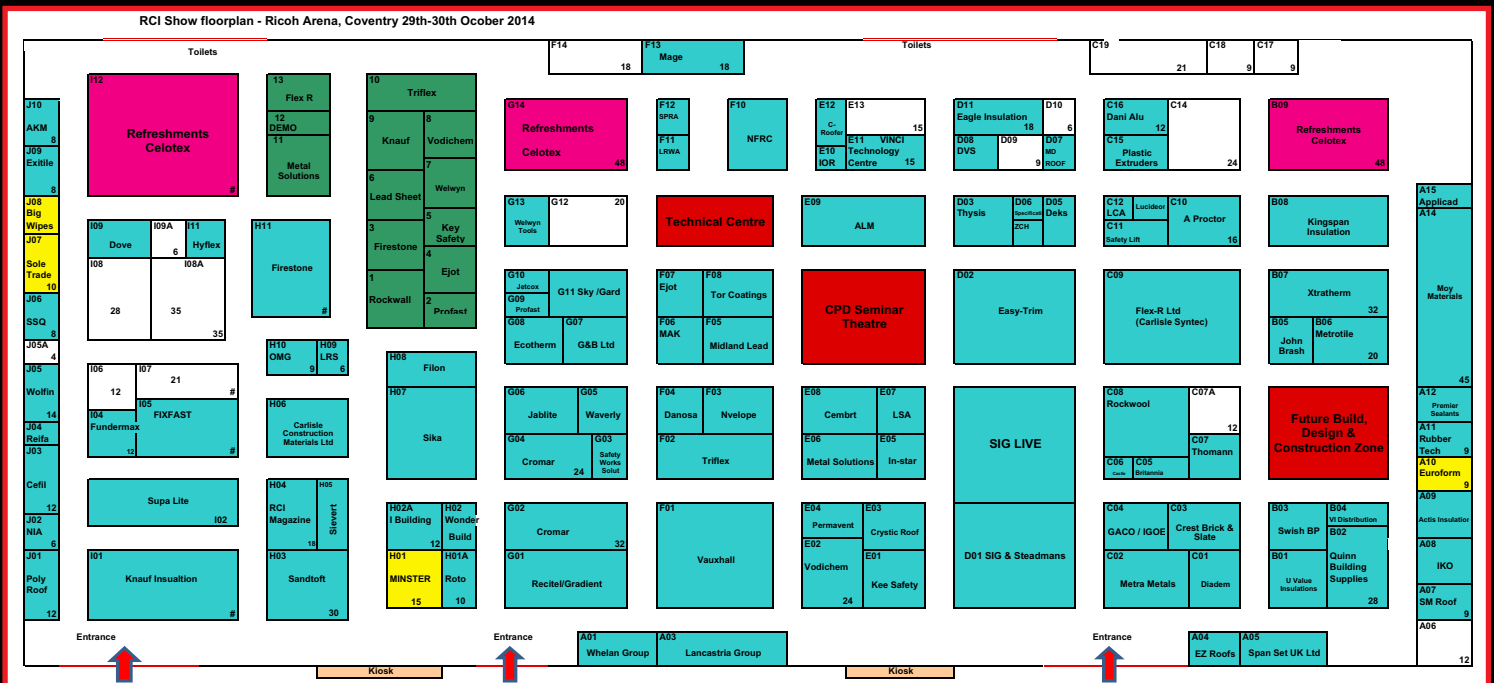

IT'S YOUR SHOW FOR YOUR INDUSTRY!!

rci 2014 SHOW

sponsored by **KNAUF INSULATION**
it's time to save energy

RCI Show floorplan - Ricoh Arena, Coventry 29th-30th October 2014

*** £200,000 MARKETING BUDGET ***